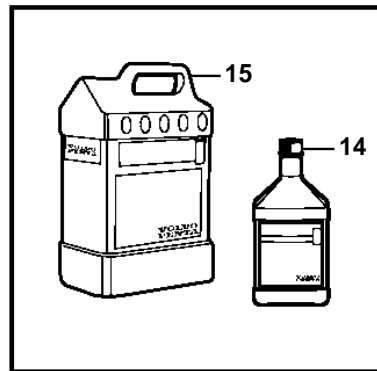

5.00Si-F, 5.00Si-FF

5.00Si-F, 5.00Si-FF

REF	PART NO.	QTY	DESCRIPTION	NOTES
1	3862039	1	Tank	
2	3858990	1	• Cap	
3	7741899	1	Decal	
4		1	Hose	CUT
5	3853794	6	Clamp	
6	3817257	1	Filter	
7	3808911	1	Solenoid valve	
8	3862491	1	Switch	
9	3862489	1	Wiring harness	
10	983966	1	• Fuse	
11	8072808	1	• Cover	
12	3862490	1	Cable harness	
13	3862899	1	Switch plate	BLACK
	3862898	X	Switch plate	WHITE
	3862900	X	Switch plate	WOODGRAIN
14	41103103	X	Neutralizing agent	1 QUART (946ml)
15	41103102	X	Neutralizing agent	1 GALLON (3.78L)