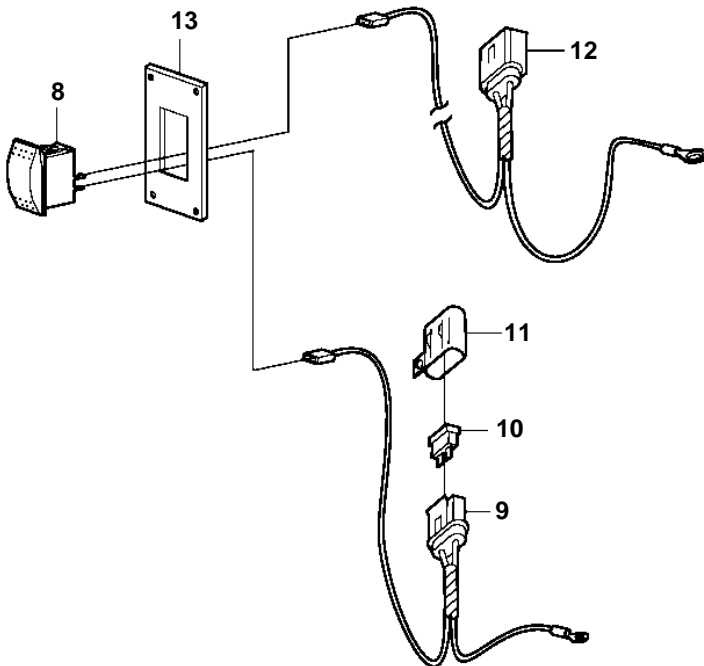

5.00Si-F, 5.00Si-FF

5.00Si-F, 5.00Si-FF

REF	PART NO.	QTY	DESCRIPTION	NOTES
1	3862039	1	Tank	
2	3858990	1	• Cap	
3	7741899	1	Decal	
4		1	Hose	CUT
5	3853794	6	Clamp	
6	3817257	1	Filter	
7	3808911	1	Solenoid valve	
8	3862491	1	Switch	
9	3862489	1	Wiring harness	
10	983966	1	• Fuse	
11	8072808	1	• Cover	
12	3862490	1	Cable harness	
13	3862899	1	Switch plate	BLACK
	3862898	X	Switch plate	WHITE
	3862900	X	Switch plate	WOODGRAIN
14	41103103	X	Neutralizing agent	1 QUART (946ml)
15	41103102	X	Neutralizing agent	1 GALLON (3.78L)