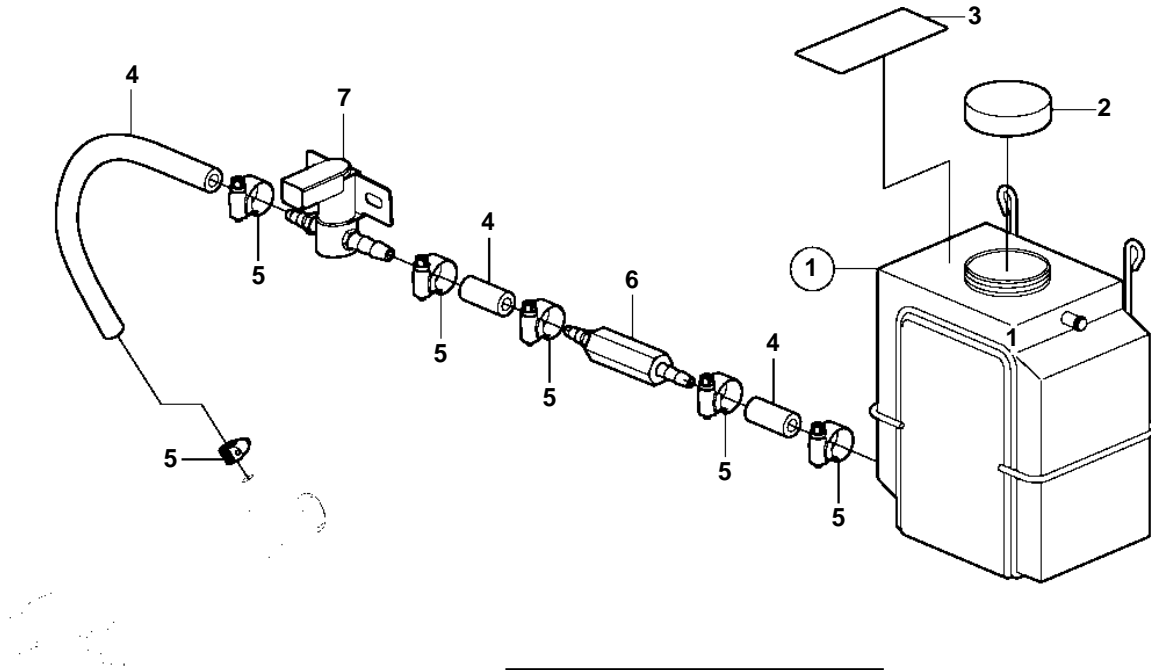

5.00Si-F, 5.00Si-FF

5.00Si-F, 5.00Si-FF

REF	PART NO.	QTY	DESCRIPTION	NOTES
1	3862039	1	Tank	
2	3858990	1	• Cap	
3	7741899	1	Decal	
4		1	Hose	CUT
5	3853794	6	Clamp	
6	3817257	1	Filter	
7	3808911	1	Solenoid valve	
8	3862491	1	Switch	
9	3862489	1	Wiring harness	
10	983966	1	• Fuse	
11	8072808	1	• Cover	
12	3862490	1	Cable harness	
13	3862899	1	Switch plate	BLACK
	3862898	X	Switch plate	WHITE
	3862900	X	Switch plate	WOODGRAIN
14	41103103	X	Neutralizing agent	1 QUART (946ml)
15	41103102	X	Neutralizing agent	1 GALLON (3.78L)